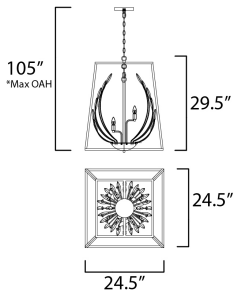

**PRODUCT DESCRIPTION**

Metal frames finished in a lustrous Gold Leaf house a Polished Nickel bouquet of Beveled Crystal petals. The combination of gold, nickel, and crystal are dramatic elements that blend together in a homogenous fashion.

**FINISHES OPTION**

Polished Nickel / Gold Leaf (PNGL)

**GLASS**

Beveled Crystal BC

**MATERIAL**

Steel, Glass

**RATINGS**

cETLus  
Dry Location

**ADDITIONAL**

OPERATING TEMPERATURE:  
-20°C (-4°F), 40°C (104°F)

**MEASUREMENTS**

DIMENSION : 24.5" L x 24.5" W x 29.5" H  
 MAX OAH : 105" OAH  
 CANOPY : 6" W x 1" H x 6" L  
 HANGING WEIGHT : 38.5 lb